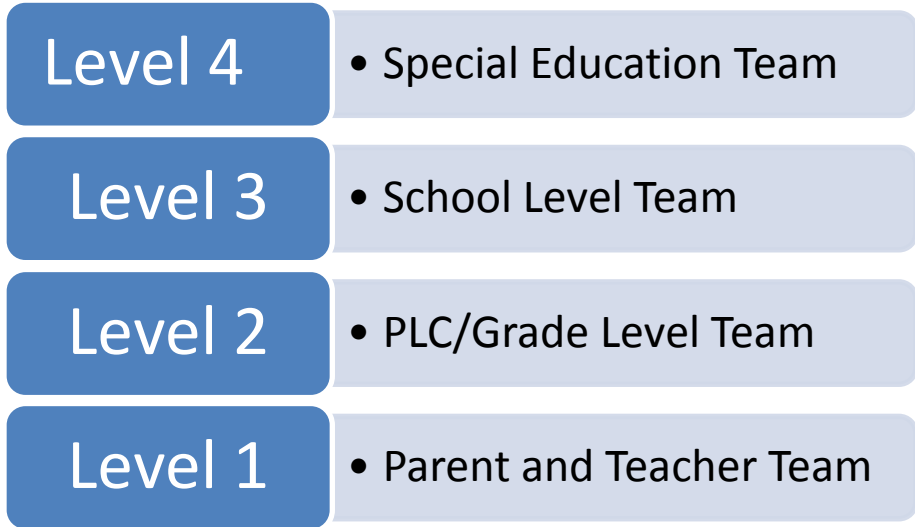

### Problem Solving Teams

*It's important to note that PS teams operate differently than improvement teams. Schools need facilitators for the PLC/Grade Level Teams. School Psychologists will serve as facilitator for School Level Problem Solving Team.*